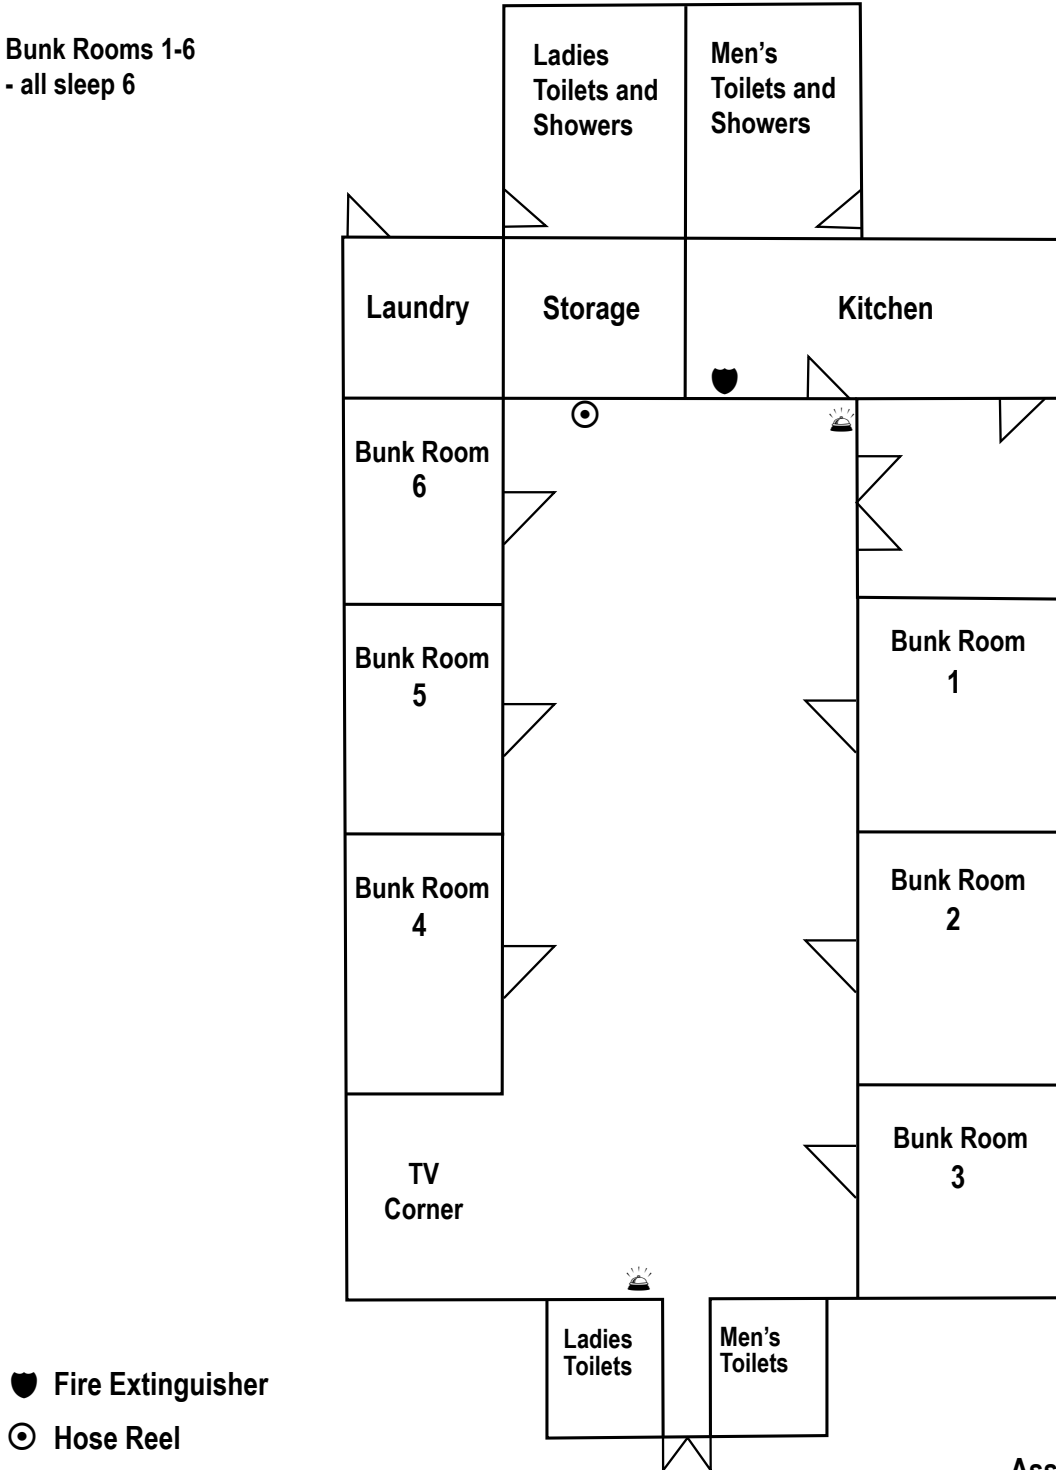

Spencer Beach Holiday Park

LODGE FLOOR PLAN

LODGE FLOOR PLAN

Alarm / Exit / Fire fighting equipment Locations

Please appoint a fire warden before or on arrival and have them familiarise themselves with our emergency procedure manual, which is located in the kitchen.

Bunk Rooms 1-6
- all sleep 6

- 🔥 Fire Extinguisher
- 🕒 Hose Reel
- 🚨 Alarm Switch

Assembly Point
on Road