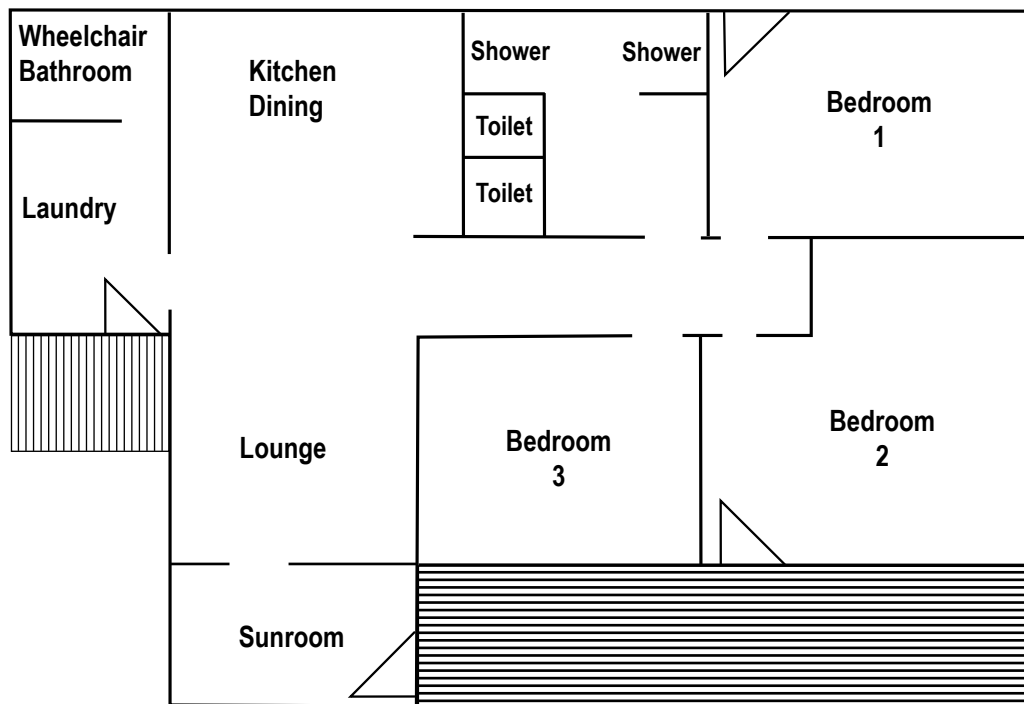

Spencer Beach Holiday Park

HOMESTEAD FLOOR PLAN

HOMESTEAD FLOOR PLAN

Bedroom 1 - 3 x single bunks, sleeps 6

Bedroom 2 - 2 x single bunks, 1 x double with single top bunk, sleeps 7

Bedroom 3 - 1 x single bunk, 1 x double bed, sleeps 4

Sunroom - 1 x single divan